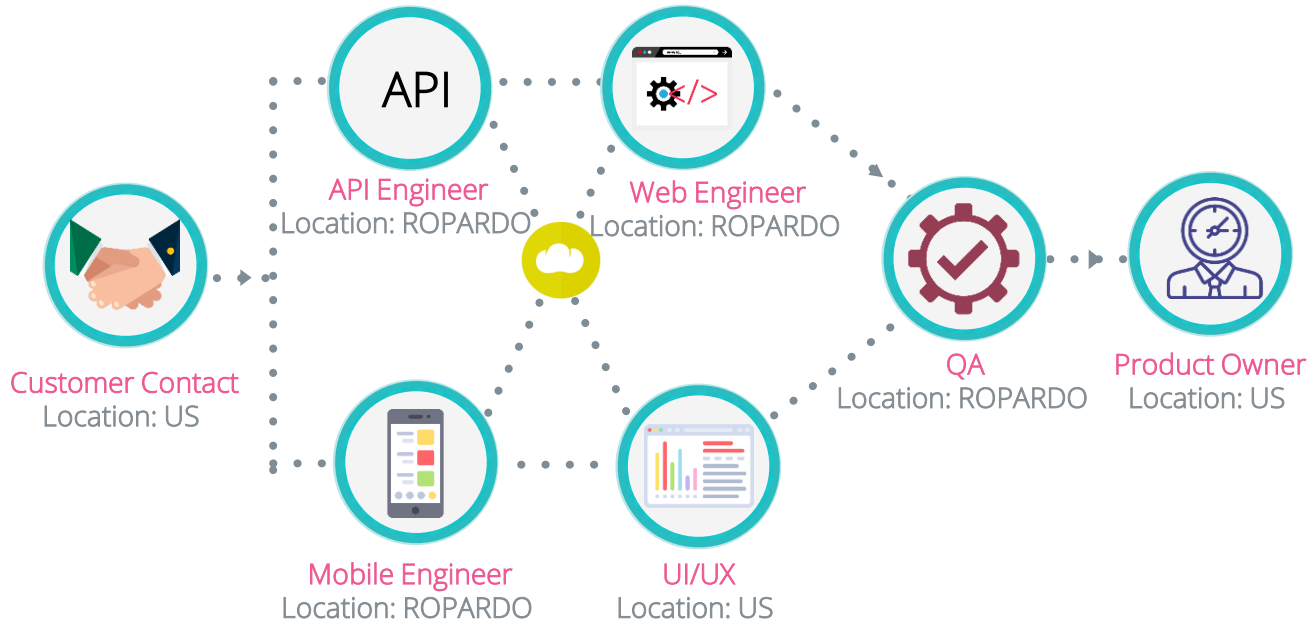

Being Agile in an Outsourcing Environment

Collaboration is a key to success in Agile team setup sample for product development