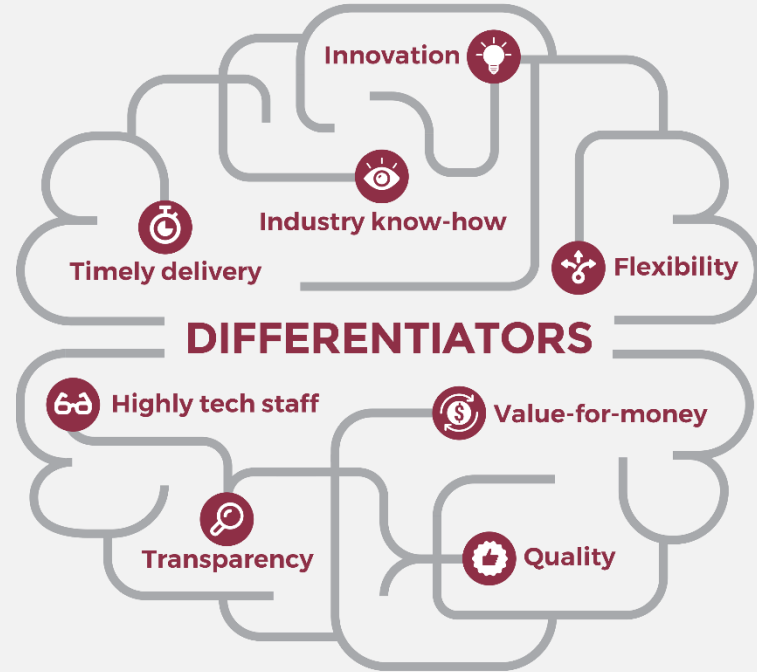

# OUR MISSION

We craft advanced software systems for exceptional business experiences.

- ❑ on **TIME**
- ❑ at high **QUALITY**
- ❑ with the right **BUDGET**

**90%**

new business from referrals

**100%**

value-to-money

**98%**

technically certified team members

**28 YEARS**

of experience  
in Software Development

# WHY WORK WITH US